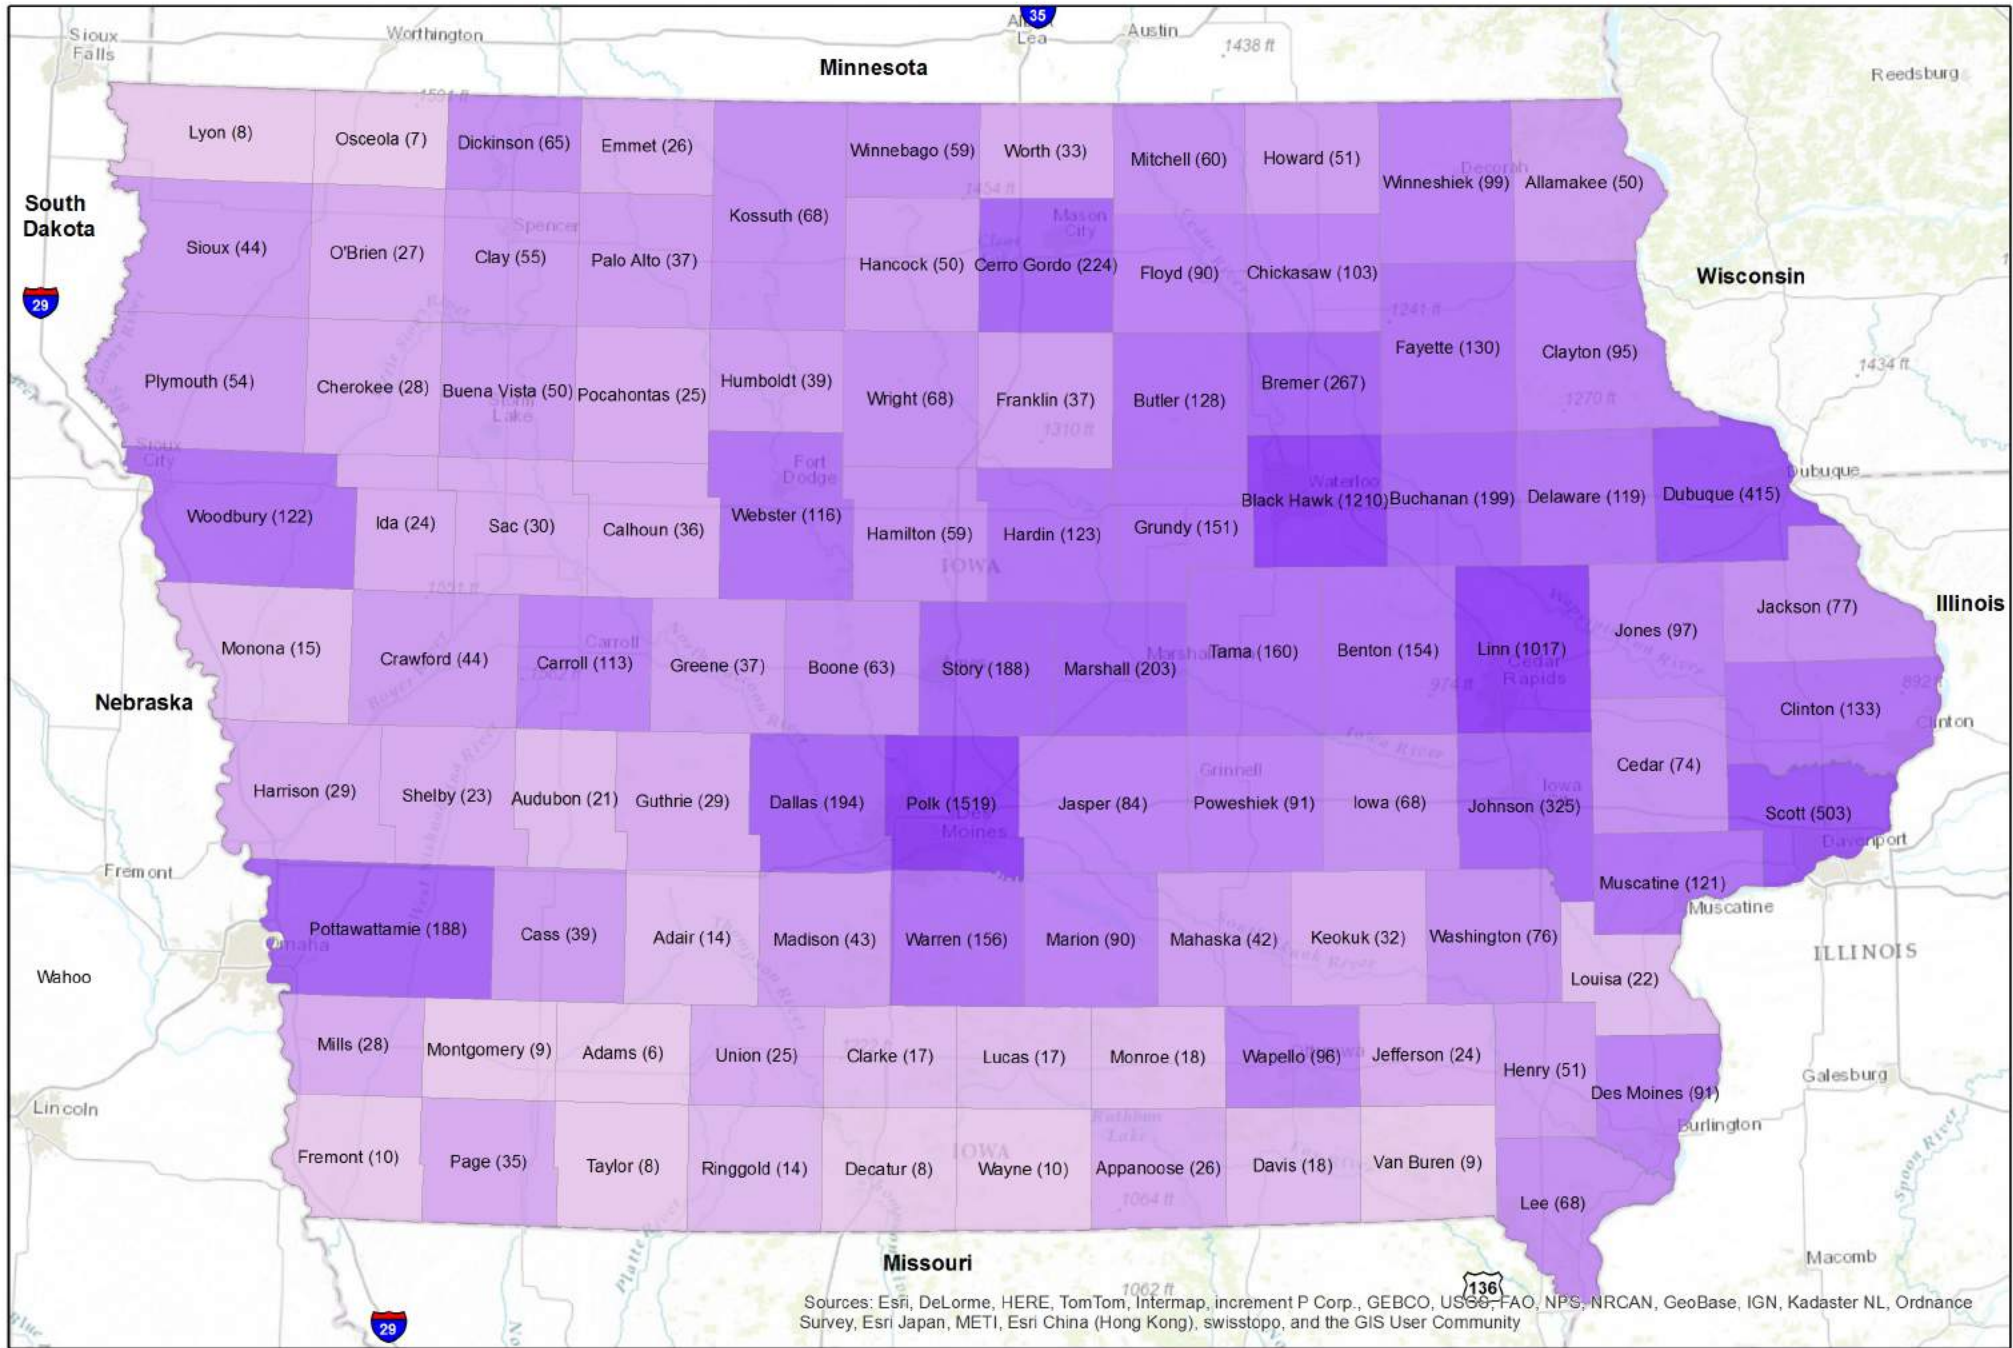

UNI Teacher Alumni by County in Iowa

Sources: Esri, DeLorme, HERE, TomTom, Intermap, increment P Corp., GEBCO, USGS, FAO, NPS, NRCAN, GeoBase, IGN, Kadaster NL, Ordnance Survey, Esri Japan, METI, Esri China (Hong Kong), swisstopo, and the GIS User Community

The number in parentheses represents the number of teacher alumni per county - provided by Kimberly Heffernan Moss on February 5, 2016. For questions about the map: contact John DeGroote at john.degroote@uni.edu. Map produced on June 1, 2016.